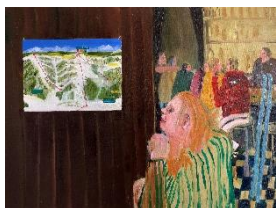

Image: 44" x 30" (112 x 76 cm)

Framed: 55 1/2" x 38 3/4" x 3 1/2" (141 x 98.5 x 9 cm)

Signed, Titled, Dated and Numbered Verso in Ink

Edition of 5 + 2 Artist's Proofs

Grace Metzler (American, b. 1989)

INTERMEDIATE SKIER DREAMS BIG IN THE LODGE, 2021.