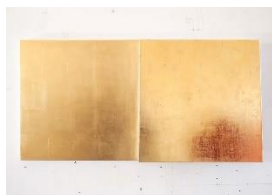

Untitled, 2020
24 kts Gold Leaf on Panel
13 3/4" x 27 1/2" (35 x 70 cm)
PS.22708