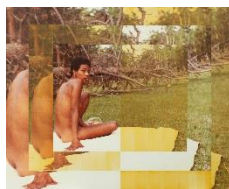

Alanna Fields (American, b. 1990)

Come To My Garden, 2021

Archival Pigment Print, Encaustic Wax on Museum Board and Wood
Panel

39 3/4" x 49 3/4" x 1 5/8" (101 x 126.5 x 4 cm)

Edition of 2 plus 1 Artist's Proof

ALF.23824