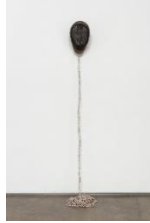

Framed: 13 11/16" x 21 5/16" x 1 1/2" (35 x 54 x 4 cm)

Edition of 5 with 1 Artist's Proof

(HDZ.23857)

Kevin Claiborne (American, b. 1989)
Throne, 2022

Wood, Steel, Shea Butter

57" x 36 1/4" x 30" (145 x 92 x 76 cm)

Unique

(KVCB.23844)

YOSSI MILO

Allison Janae Hamilton (American, b. 1984)

Fencing mask 11, 2018

Vintage Leather and Metal Fencing Mask, Upholstery Trim, Resin
13 1/2" x 8 1/4" x 7 3/4" (34.5 x 21 x 19.5 cm)