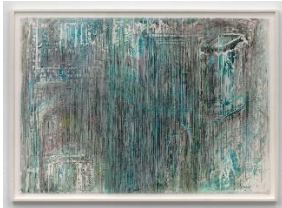

YOSSI MILO

Crusading the Specter

Curated by Shikeith

June 22 – August 18, 2023

East Gallery

Diana Al-Hadid (Syrian, b. 1981)

Untitled, 2021

Conté, Charcoal, Pastel, and Acrylic on Mylar

42" x 60" (106.5 x 152.5 cm)

Framed: 47 1/2" x 64 1/2" (120.5 x 164 cm)

Unique

DAH.23863

Azza El Siddique (Sudanese, b. 1984)

7 3/8, 2022

Bronze

10 1/2" x 4 1/2" x 8" (26.5 x 11.5 x 20.5 cm)